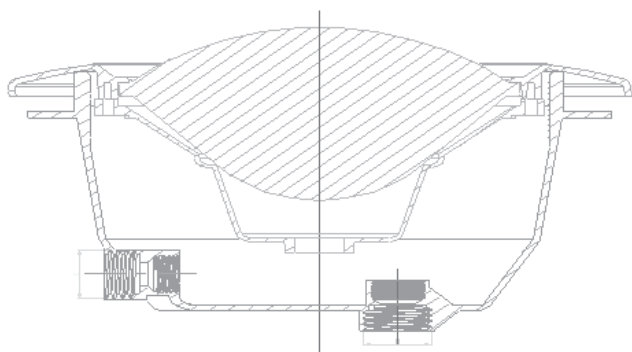

POOL UNDERWATER LIGHTS

POOL UNDERWATER LIGHTS

WELLDANA® UNDERWATER LIGHT - 300 WATT

Material	ABS + PP/T
Volt	12
Watt	300
Cable length m	3
Niche connection for flex hose. int. Thread	3/4"
Bulb type	Par 56
Protection	IP68

Measurement in mm	
A	279
B	218
C	124

Please contact the sales department concerning spare parts