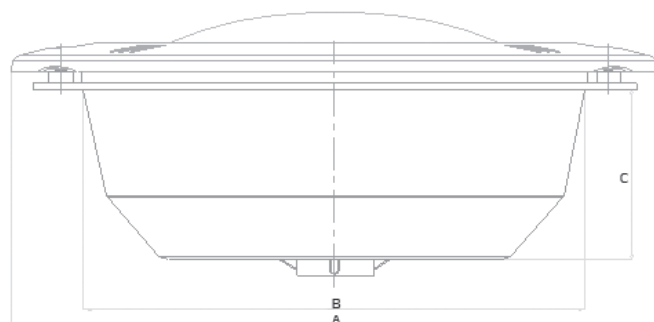

POOL UNDERWATER LIGHTS

POOL UNDERWATER LIGHTS

WELLDANA® UNDERWATER LIGHT - 300 WATT

Material	ABS + PP/T
Volt	12
Watt	300
Cable length m	3
Niche connection for flex hose. int. Thread	3/4"
Bulb type	Par 56
Protection	IP68

Measurement in mm	
A	279
B	218
C	124

Please contact the sales department concerning spare parts