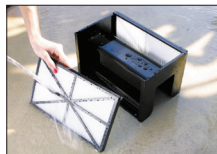

NEW

AquaShark® foam version

AquaShark brushes version

The must-have product from this range

- **Complete cleaning solution:** suction-cleans the pool floor, walls and waterline in 3 hours
- **Optimised cleaning,** thanks to the control logic ASCL microprocessor
- **Available in a foam-brush or rubber-brush version** depending on the coating
- For residential pools up to 6 m * 12 m

YEARS OF WARRANTY

Optional ergonomic trolley RC99385
The trolley allows you to move and store the cleaner quickly and easily

Optional start-of-season filter. For larger debris RCX70103

Filter panels that are easy to remove, clean and replace

AQUASHARK

Technical information	Brushes RCA9952GEB	Foam RCA9952GEF
Cord length	16.76 m	
Suction capacity	17 m³/h	
Cleaning speed	18 m/mn	
Area cleaned	5 m²/min	
Weight	11,4 kg	
Voltage	220V ~ 50/60 Hz	
Dimensions in cm (H*L*W)	28x41x41	
Operating cycles	3h	
Remote control	No	
For inground pools (max size)	6 m * 12 m	
Trolley	No	