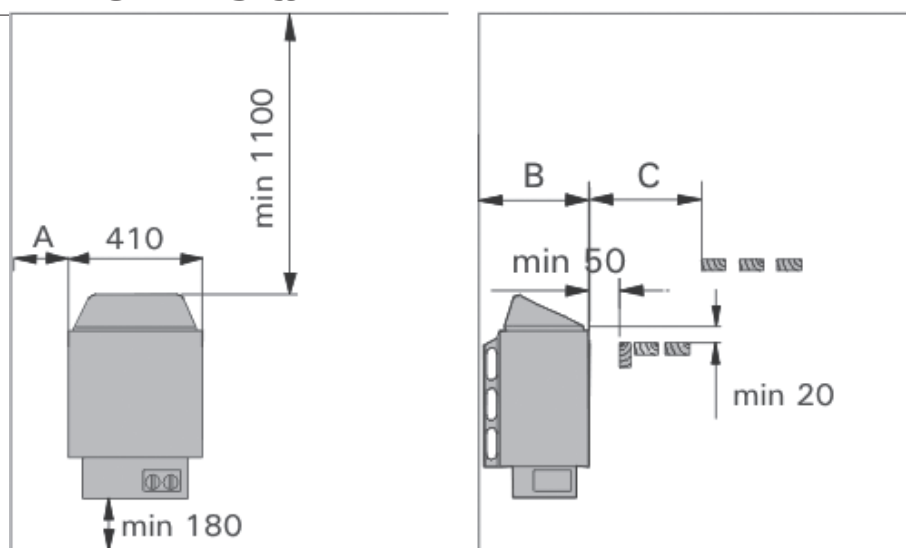

### WELLDANA® MODEL S & E

Model S & E	52-300045	52-300060	52-300080	52-400060	52-400080
Output kW	4.5	6	8	6	8
Sauna room min m <sup>3</sup>	3	5	7	5	7
Sauna room max m <sup>3</sup>	6	8	12	8	12
Sauna room height min cm	190	190	190	190	190
Stone space max kg	25	25	25	25	25
Dimensions width mm	410	410	410	410	410
Dimensions height mm	600	600	600	600	600
Dimensions depth mm	280	280	280	280	280
Weight kg	16	16	16	16	16
Supply voltage 3-phase	400V3N	400V3N	400V3N	400V3N	400V3N
Connecting cable mm <sup>2</sup>	5 x 1,5	5 x 1,5	5 x 2,5	5 x 1,5	5 x 2,5
Fuse A	3 x 10	3 x 10	3 x 16	3 x 10	3 x 16
Supply voltage 1-phase. Option	230V1N	230V1N	-	230V1N	-
Standard control panel	Built-in	Built-in	Built-in	54-150400	54-150400
Griffin control panel	-	-	-	52-800230	52-800230
Safety distance A to wall mm	35	50	100	50	100
Safety distance B to front lower platform mm	20	30	30	30	30
Safety distance C to upper platform mm	35	50	80	120	150
Safety distance D to ceiling mm	1100	1100	1100	1100	1100
Safety distance E to floor mm	150	150	150	150	150