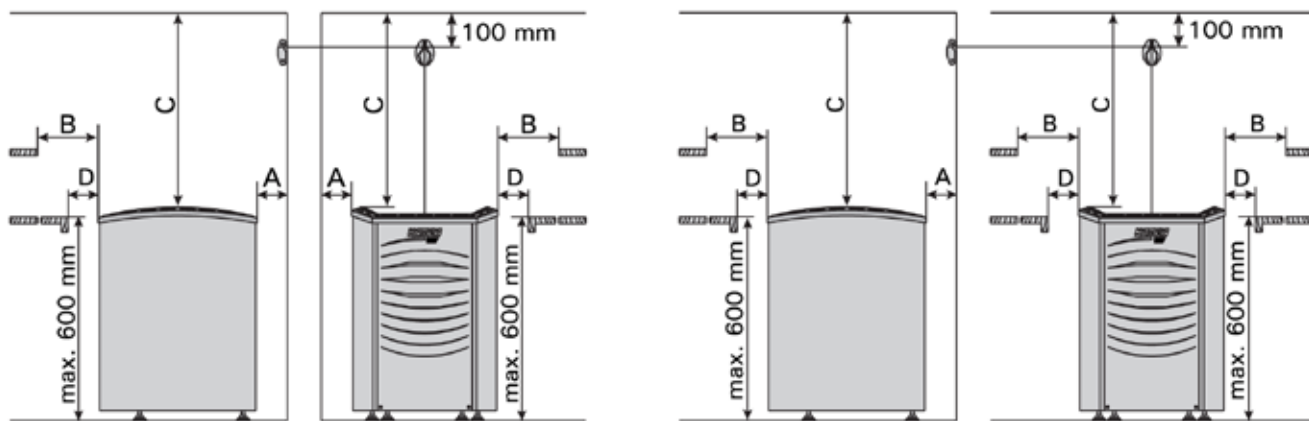

ELECTRICAL HEATERS

VEGA PRO

Model Vega Pro	52-290105	52-290135	52-290165
Output kW	10,5	13,5	16,5
Sauna room min. size m ³	9	11	16
Sauna room max. size m ³	15	20	30
Sauna room min. height cm	190	210	210
Stone space max. Kg	40-50	40-50	40-50
Vega heater width in mm	435	435	435
Vega heater height in mm	640	640	640
Vega heater depth in mm	470	470	470
Weight in Kg	18	18	18
Power supply/voltage	400V3N	400V3N	400V3N
Connection cables minimum mm ²	5x2,5	5x2,5	5x2,5
Fuse amp	16	20	25
Control panels choose between:	54-150400	54-150400	x
	54-150401	54-150401	54-150500
	52-800230	52-800230	52-800230
Safety distance A in mm	50	80	100
Safety distance B in mm	50	80	100
Safety distance C in mm	1250	1450	1450
Safety distance D in mm	50	50	50
Safety distance to floor in mm	30	30	30