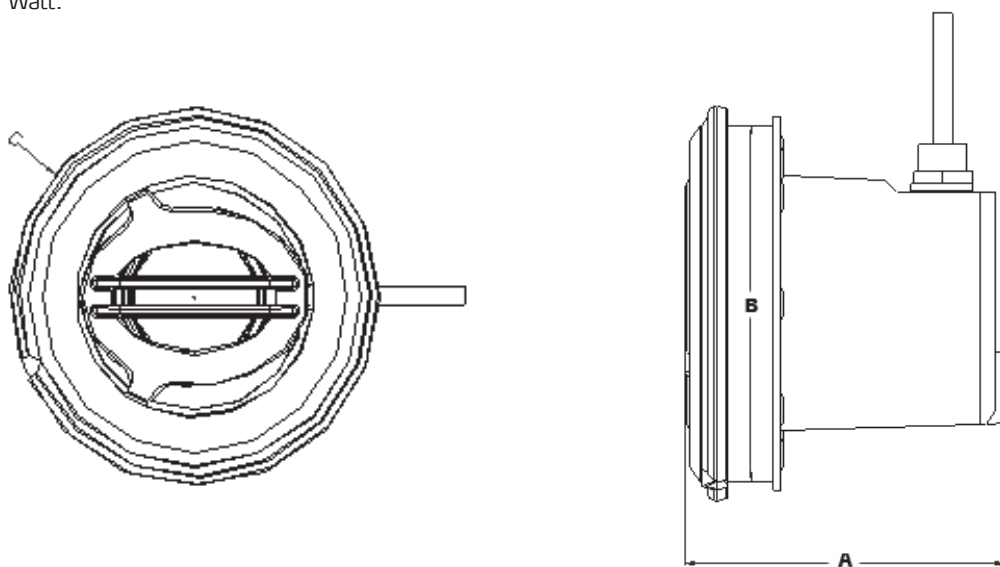

POOL UNDERWATER LIGHTS

WELLDANA® HALOGEN UNDERWATER LIGHT

Underwater Light. 50 Watt.

Material	White ABS + PA/G
Volt	12
Watt	50
Design rate	95 Lux@ 4 m
Diameter	D 120 mm

Dimensions in mm	Liner	Beton
A	127,3	123
B	147	147
C	163,2	163,2